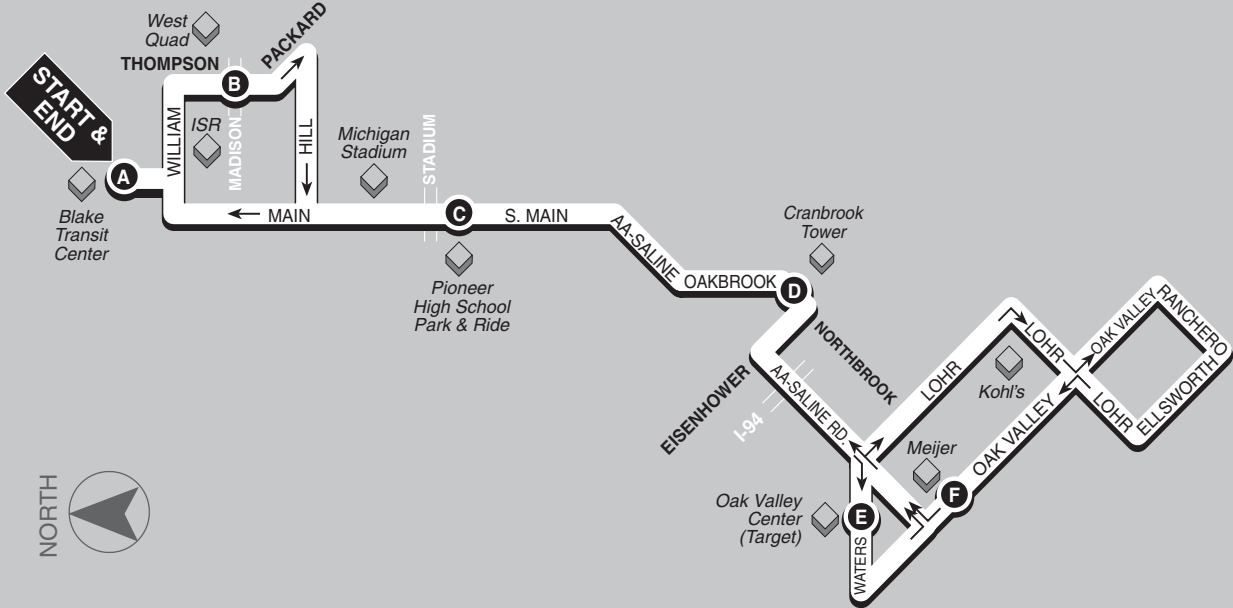

ROUTE 16

ANN ARBOR – SALINE RD.

ROUTE 16

▶ **TO AND FROM DOWNTOWN ANN ARBOR** ▶

A	B	C	D	E	F	D	C	A
BUS STARTS AT	Bus arrives at	Bus arrives at	Bus arrives at	Bus arrives at	Bus arrives at	Bus arrives at	Bus arrives at	BUS ENDS at
Blake Transit Center	Thompson & Madison	Pioneer High School	Northbrook & Oakbrook	Oak Valley Center	Meijer (Ann Arbor-Saline Rd.)	Northbrook & Oakbrook	Pioneer High School	Blake Transit Center

* Bus continues to Packard & Hill via Thompson St. before going out of service.